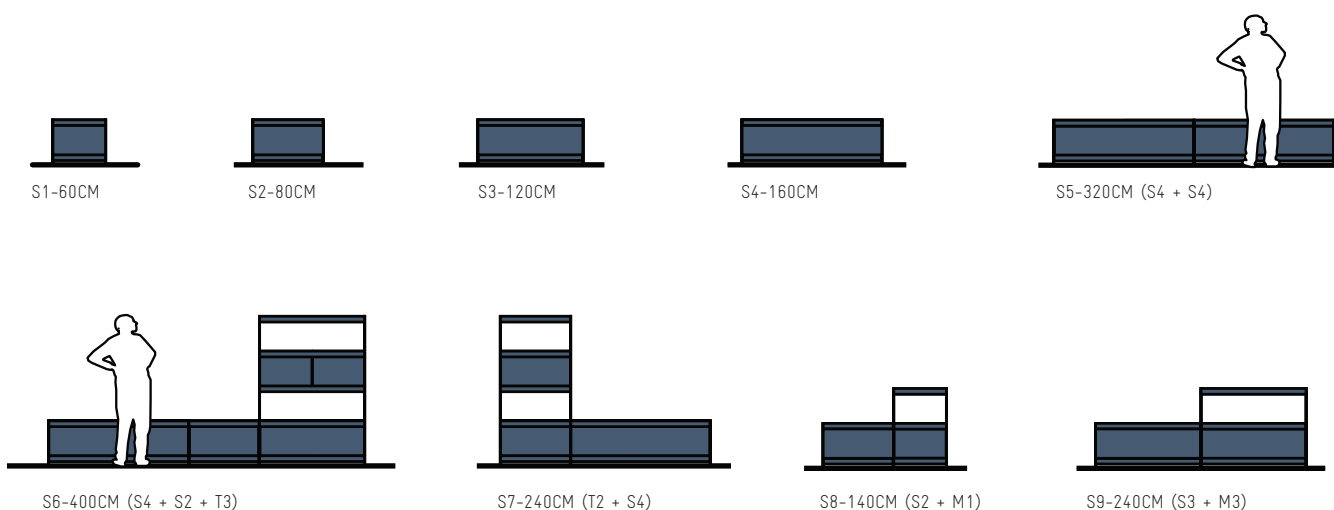

#### TALL SYSTEM CONFIGURATIONS 171.6CM HEIGHT

MEDIUM UNITS - Use the modules individually or link them together to fit your space. Create a configuration for your TV, sideboard for your record player or extra space for all your vinyl.

MEDIUM SYSTEM CONFIGURATIONS 91.6CM HEIGHT

SMALL UNITS - Create the perfect low-level sideboard, place for your TV, or space for your record player and vinyl. Add taller modules to give your plants and books more height.

#### SMALL SYSTEM CONFIGURATIONS 51.6CM HEIGHT