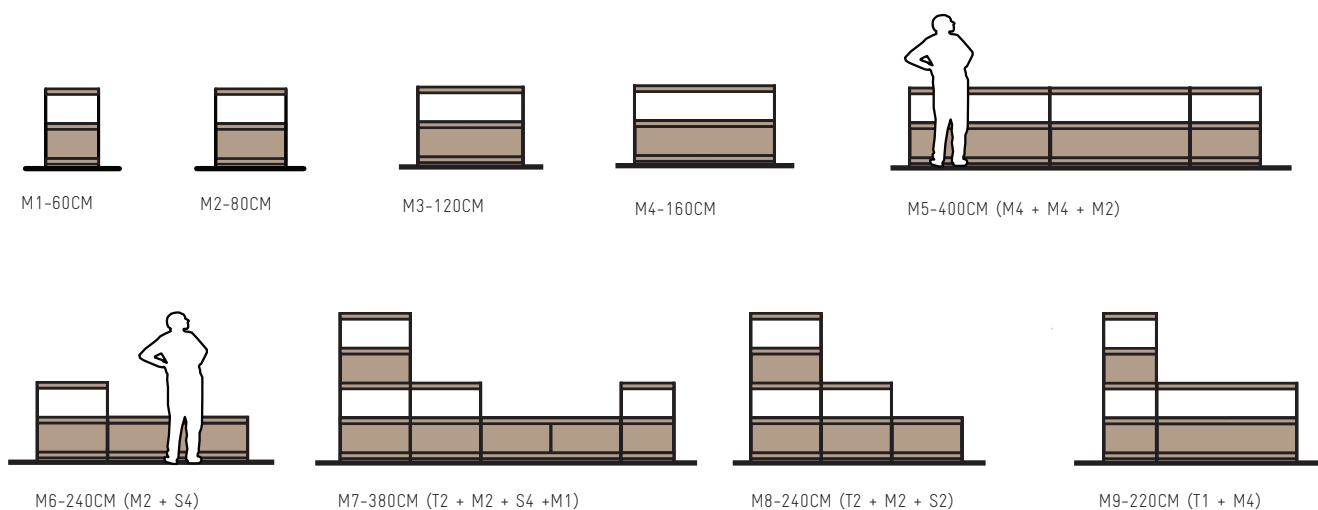

TALL - 171.6CM

MEDIUM - 91.6CM

SMALL - 51.6CM

HEIGHTS

60CM

80CM

120CM

160CM

WIDTHS

TALL UNITS - Perfect for a long bookcase, media wall, or home library. Use tall modules for a consistent seamless look or combine with different heights to add interest and change the pace.

#### TALL SYSTEM CONFIGURATIONS 171.6CM HEIGHT

MEDIUM UNITS - Use the modules individually or link them together to fit your space. Create a configuration for your TV, sideboard for your record player or extra space for all your vinyl.

MEDIUM SYSTEM CONFIGURATIONS 91.6CM HEIGHT

SMALL UNITS - Create the perfect low-level sideboard, place for your TV, or space for your record player and vinyl. Add taller modules to give your plants and books more height.