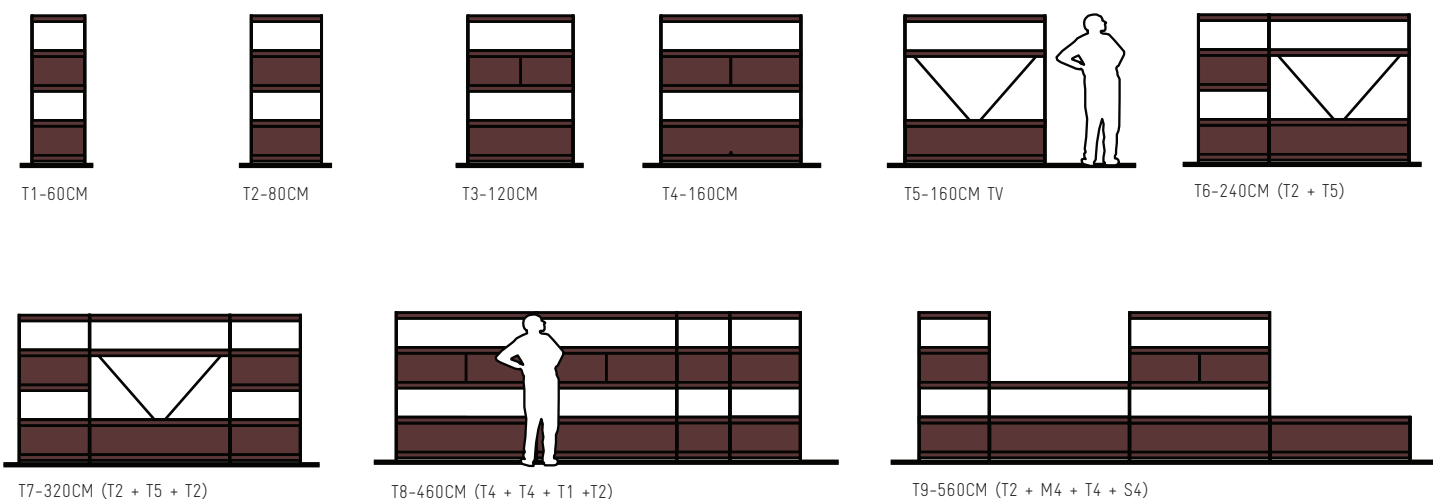

RAL 9005  
JET BLACK

RAL 3005  
WINE RED

SIZES - The system is designed with 4 x widths and 3 x heights and can be configured into different shapes and formats, perfect for a modern home or office space.

TALL - 171.6CM

MEDIUM - 91.6CM

SMALL - 51.6CM

HEIGHTS

60CM

80CM

120CM

160CM

WIDTHS

TALL UNITS - Perfect for a long bookcase, media wall, or home library. Use tall modules for a consistent seamless look or combine with different heights to add interest and change the pace.

#### TALL SYSTEM CONFIGURATIONS 171.6CM HEIGHT

MEDIUM UNITS - Use the modules individually or link them together to fit your space. Create a configuration for your TV, sideboard for your record player or extra space for all your vinyl.