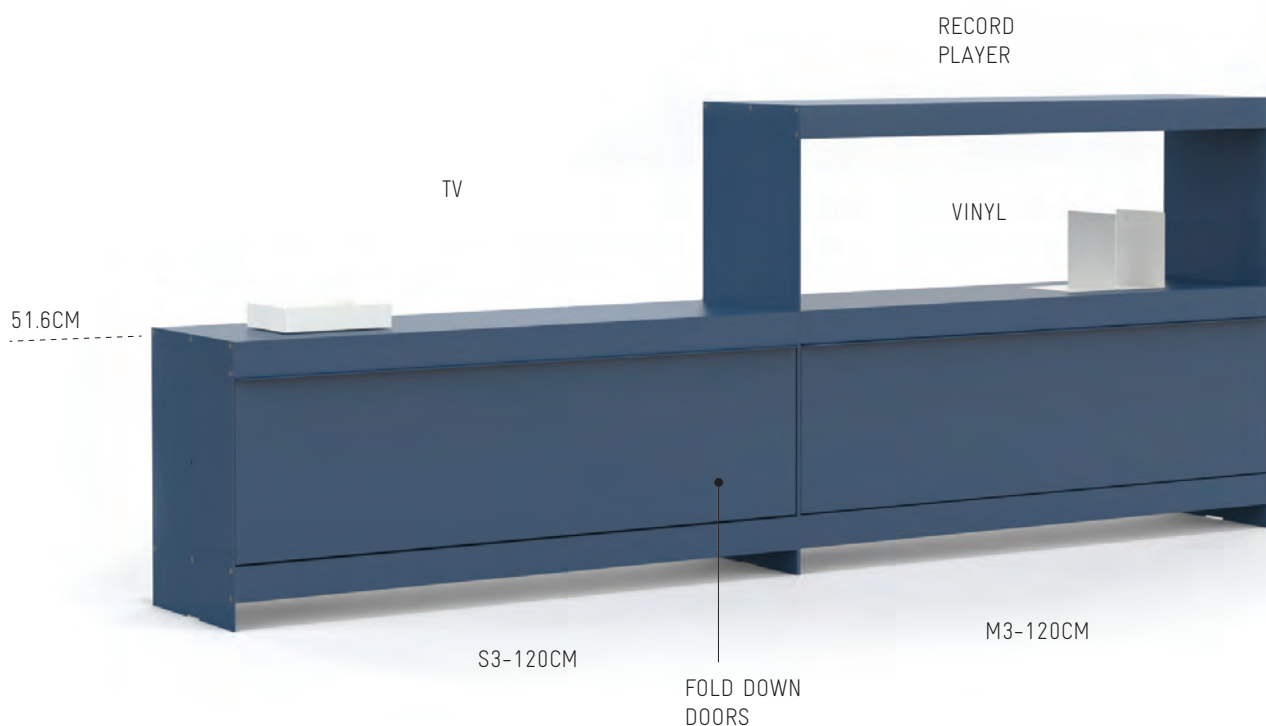

WIDTHS

TALL UNITS - Perfect for a long bookcase, media wall, or home library. Use tall modules for a consistent seamless look or combine with different heights to add interest and change the pace.

#### TALL SYSTEM CONFIGURATIONS 171.6CM HEIGHT

MEDIUM UNITS - Use the modules individually or link them together to fit your space. Create a configuration for your TV, sideboard for your record player or extra space for all your vinyl.

MEDIUM SYSTEM CONFIGURATIONS 91.6CM HEIGHT

SMALL UNITS - Create the perfect low-level sideboard, place for your TV, or space for your record player and vinyl. Add taller modules to give your plants and books more height.

#### SMALL SYSTEM CONFIGURATIONS 51.6CM HEIGHT