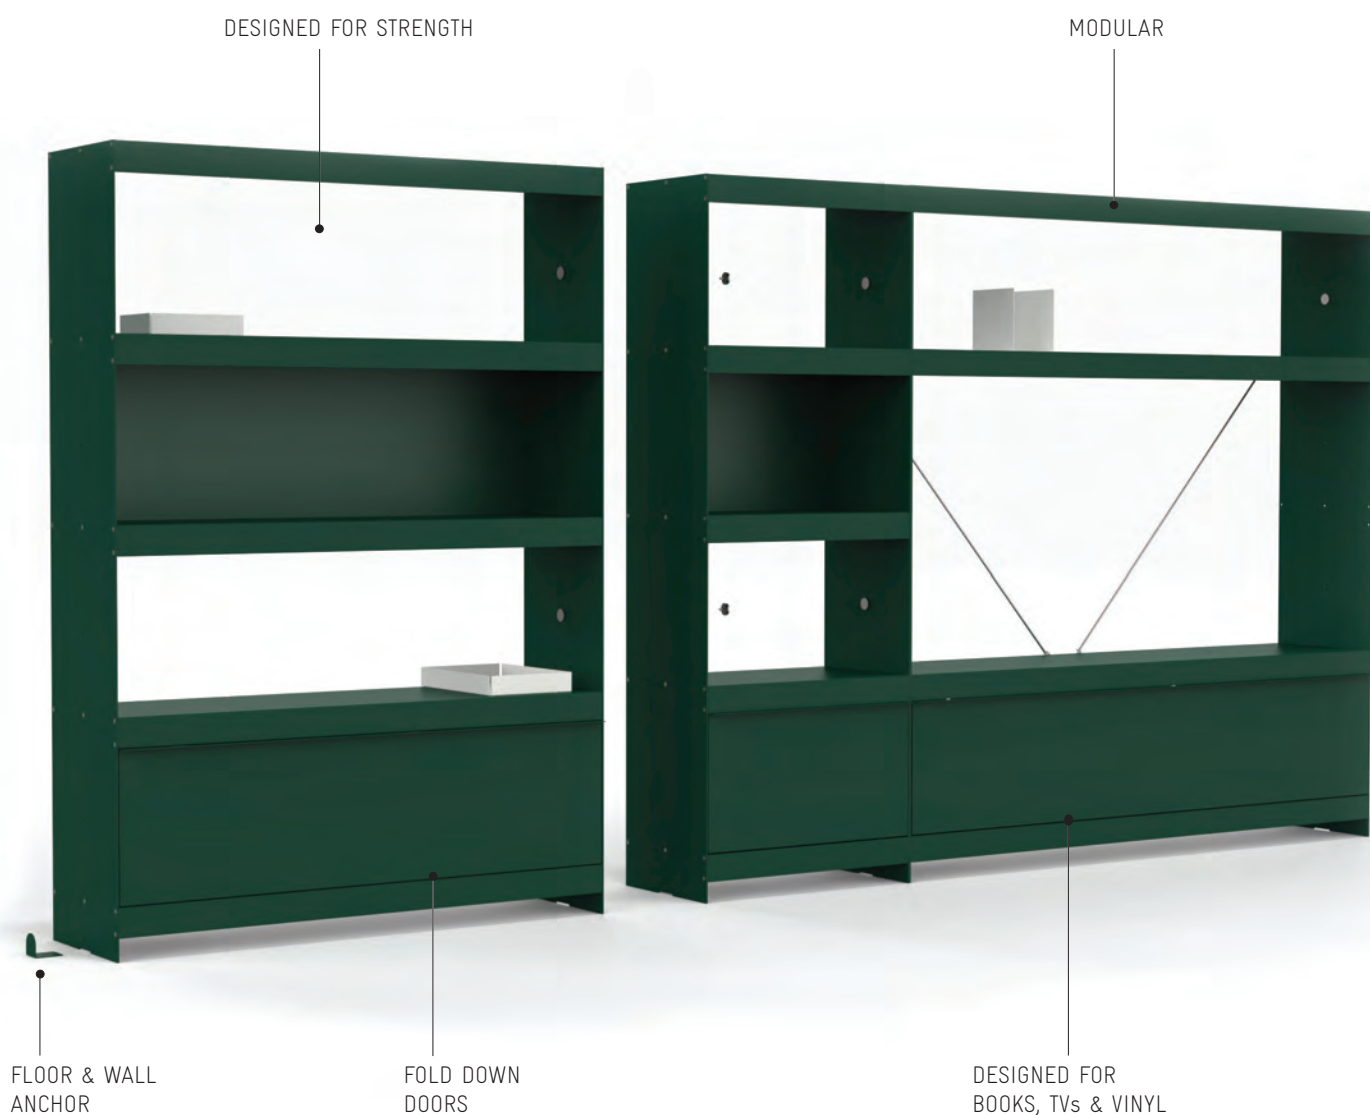

Fold down door

T1 unit in traffic red

Join shelving system | M2 Module in deep red | H91 x W81 x D34.5cm

M2 Module in deep red

M2 Module

M2 Module

Join shelving system | M3 Module in blue | H91 x W121 x D34.5cm

M3 Join unit in blue

Fold down door

Fold down door

The JOIN shelving system™ is a modular system designed for large books, files, TVs, and vinyl. Different size modules can be used individually or linked together to create long architectural runs to fit a space.

OPEN - NO DOOR

FRONT VIEW

REAR - WITH CABLE HOLES

COLOUR - The system is made from strong aluminium just like our Original™ wall-mounted system, but comes with a larger range of colours, including 10 standard powder-coated finishes.

RAL 9005  
JET BLACK

RAL 3005  
WINE RED

SIZES - The system is designed with 4 x widths and 3 x heights and can be configured into different shapes and formats, perfect for a modern home or office space.