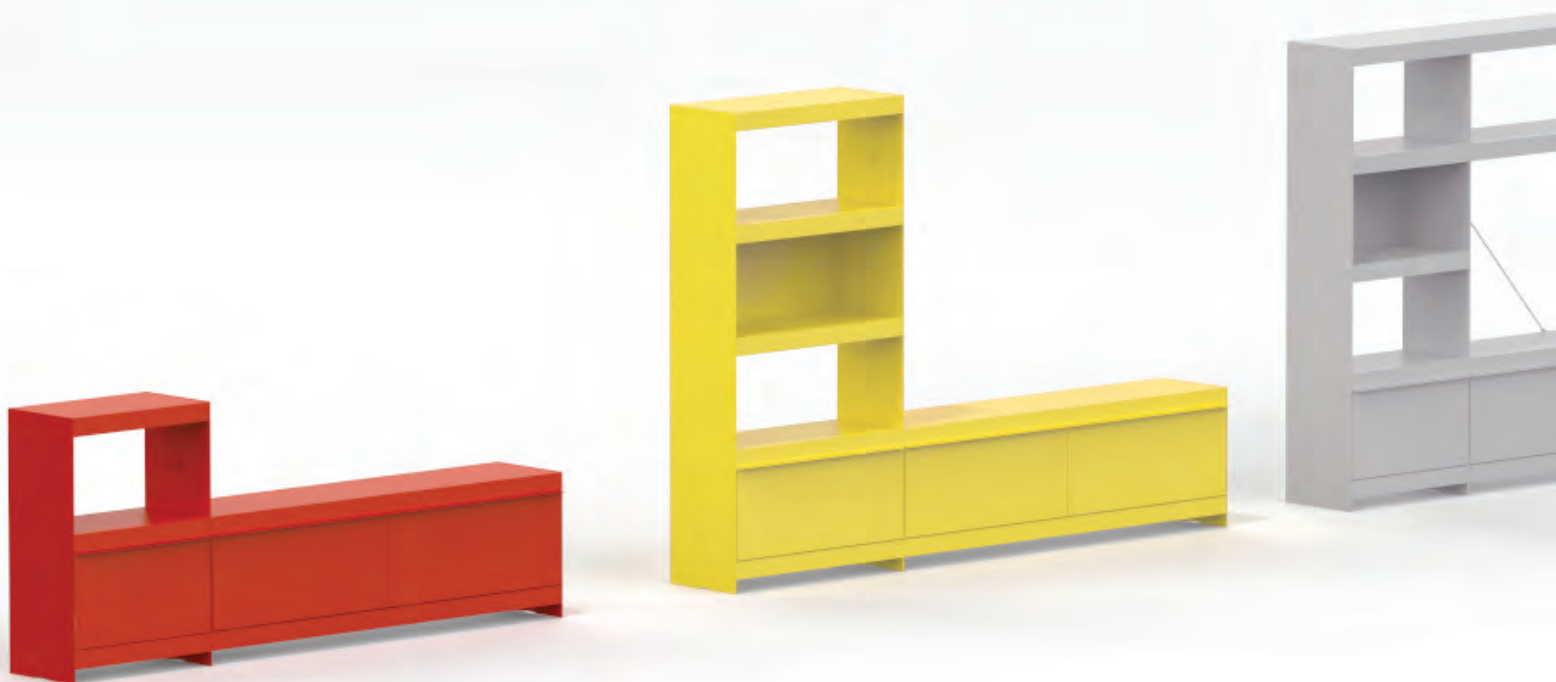

M3 Join unit in blue

Fold down door

Fold down door

The JOIN shelving system™ is a modular system designed for large books, files, TVs, and vinyl. Different size modules can be used individually or linked together to create long architectural runs to fit a space.

OPEN - NO DOOR

FRONT VIEW

REAR - WITH CABLE HOLES

COLOUR - The system is made from strong aluminium just like our Original™ wall-mounted system, but comes with a larger range of colours, including 10 standard powder-coated finishes.

RAL 9005  
JET BLACK

RAL 3005  
WINE RED

SIZES - The system is designed with 4 x widths and 3 x heights and can be configured into different shapes and formats, perfect for a modern home or office space.