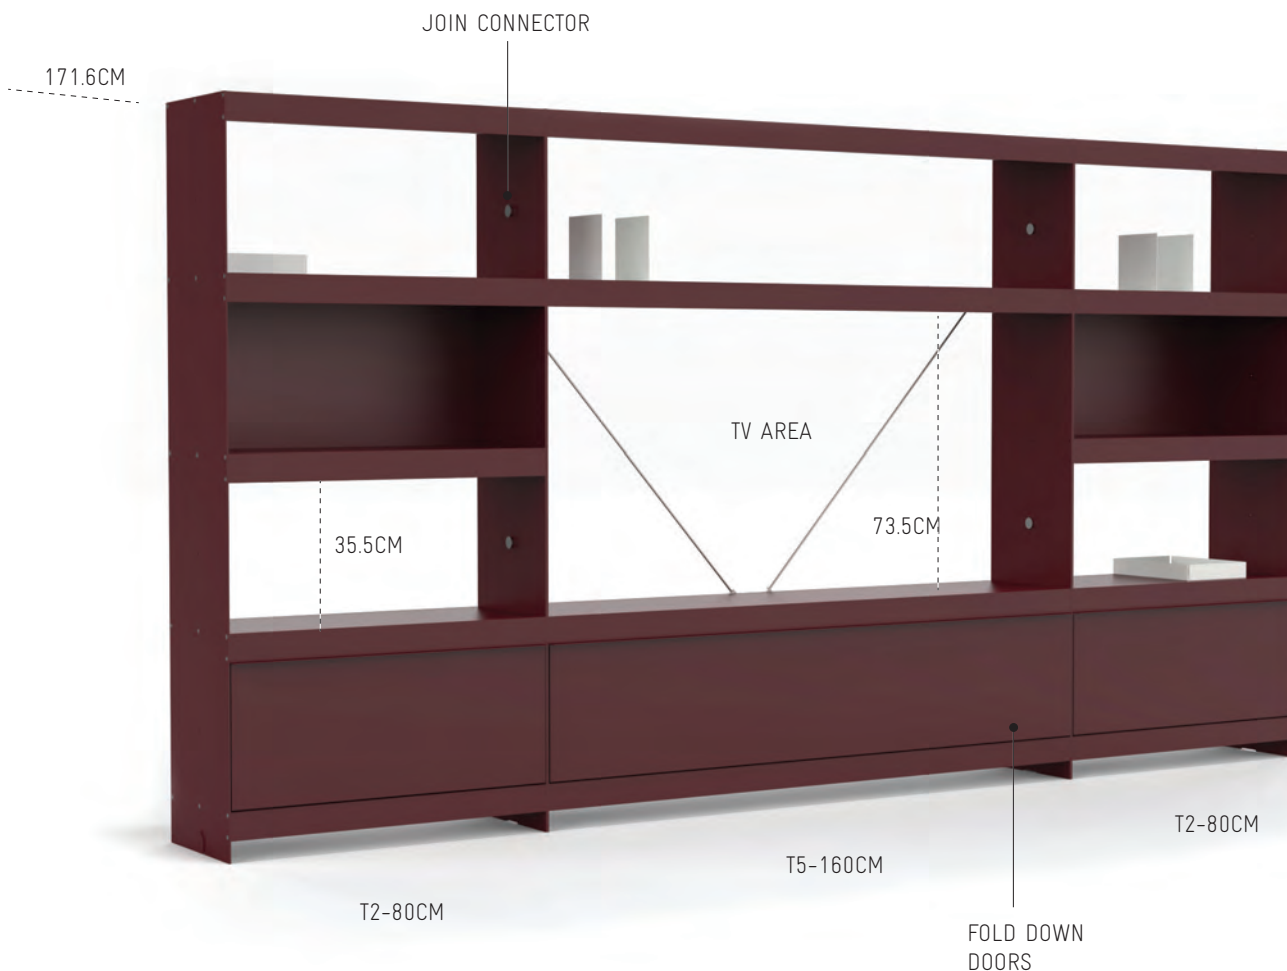

RAL 9005  
JET BLACK

RAL 3005  
WINE RED

SIZES - The system is designed with 4 x widths and 3 x heights and can be configured into different shapes and formats, perfect for a modern home or office space.

TALL - 171.6CM

MEDIUM - 91.6CM

SMALL - 51.6CM

HEIGHTS

60CM

80CM

120CM

160CM

WIDTHS

TALL UNITS - Perfect for a long bookcase, media wall, or home library. Use tall modules for a consistent seamless look or combine with different heights to add interest and change the pace.

#### TALL SYSTEM CONFIGURATIONS 171.6CM HEIGHT

MEDIUM UNITS - Use the modules individually or link them together to fit your space. Create a configuration for your TV, sideboard for your record player or extra space for all your vinyl.