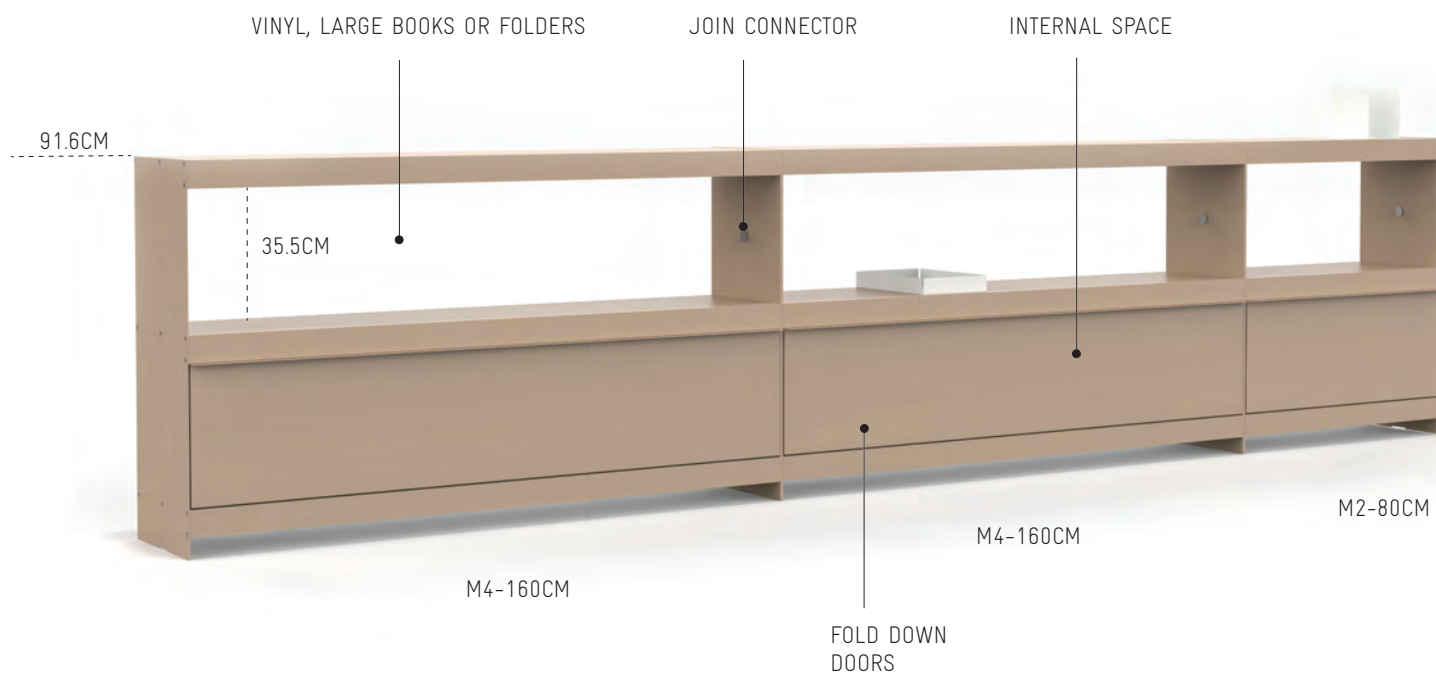

TALL - 171.6CM

MEDIUM - 91.6CM

SMALL - 51.6CM

HEIGHTS

60CM

80CM

120CM

160CM

WIDTHS

TALL UNITS - Perfect for a long bookcase, media wall, or home library. Use tall modules for a consistent seamless look or combine with different heights to add interest and change the pace.

#### TALL SYSTEM CONFIGURATIONS 171.6CM HEIGHT

MEDIUM UNITS - Use the modules individually or link them together to fit your space. Create a configuration for your TV, sideboard for your record player or extra space for all your vinyl.

MEDIUM SYSTEM CONFIGURATIONS 91.6CM HEIGHT

SMALL UNITS - Create the perfect low-level sideboard, place for your TV, or space for your record player and vinyl. Add taller modules to give your plants and books more height.